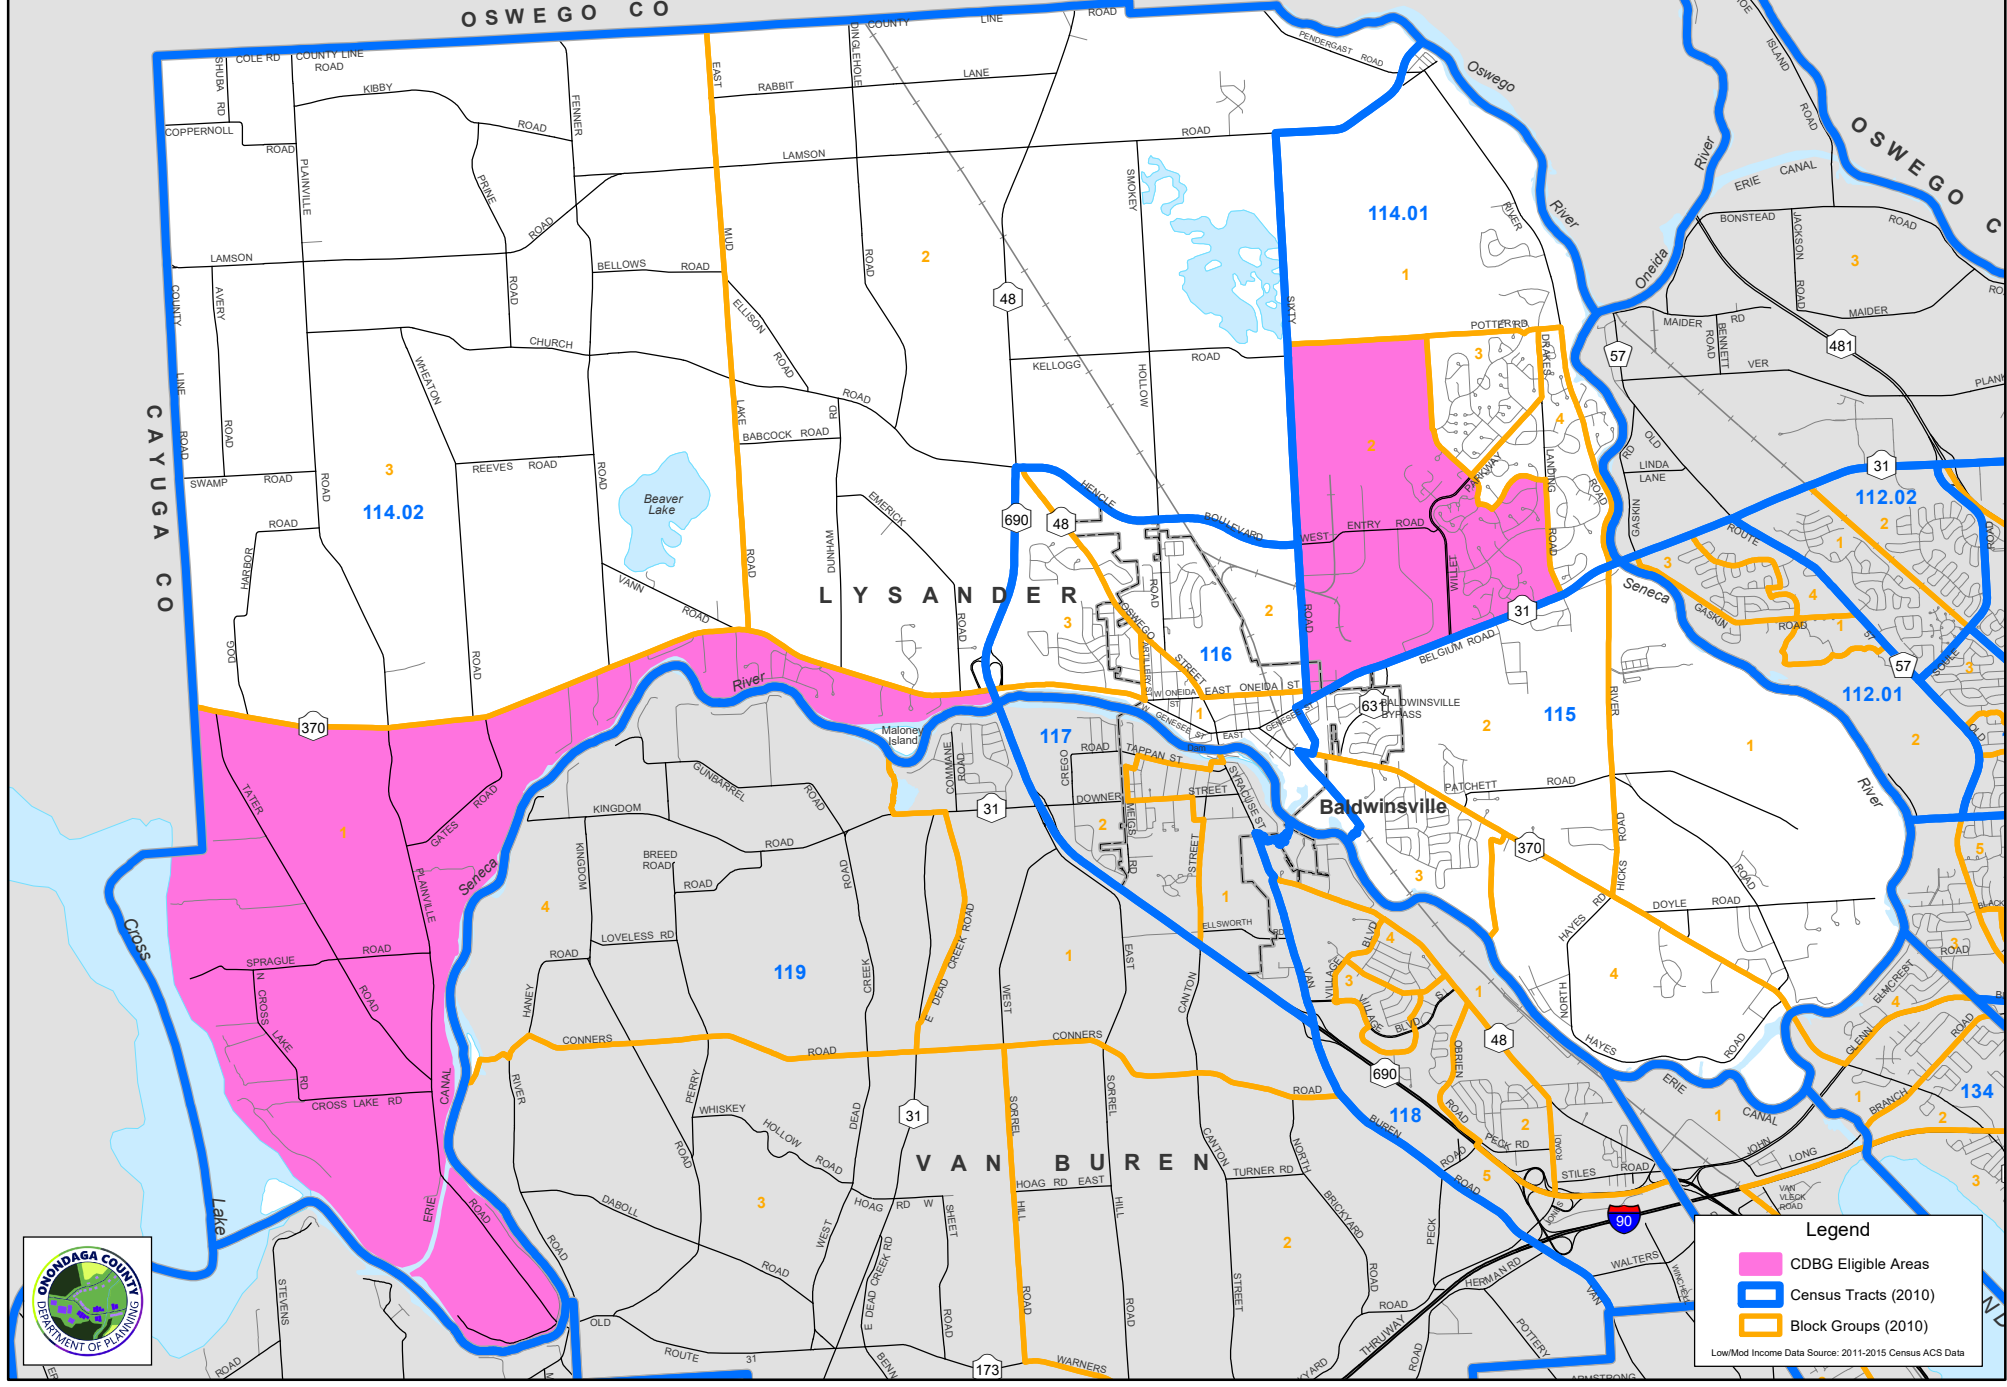

# TOWN OF LYSANDER COMMUNITY DEVELOPMENT BLOCK GRANT 2024 ELIGIBLE AREAS

**Legend**

- CDBG Eligible Areas
- Census Tracts (2010)
- Block Groups (2010)

Low/Mod Income Data Source: 2011-2015 Census ACS Data