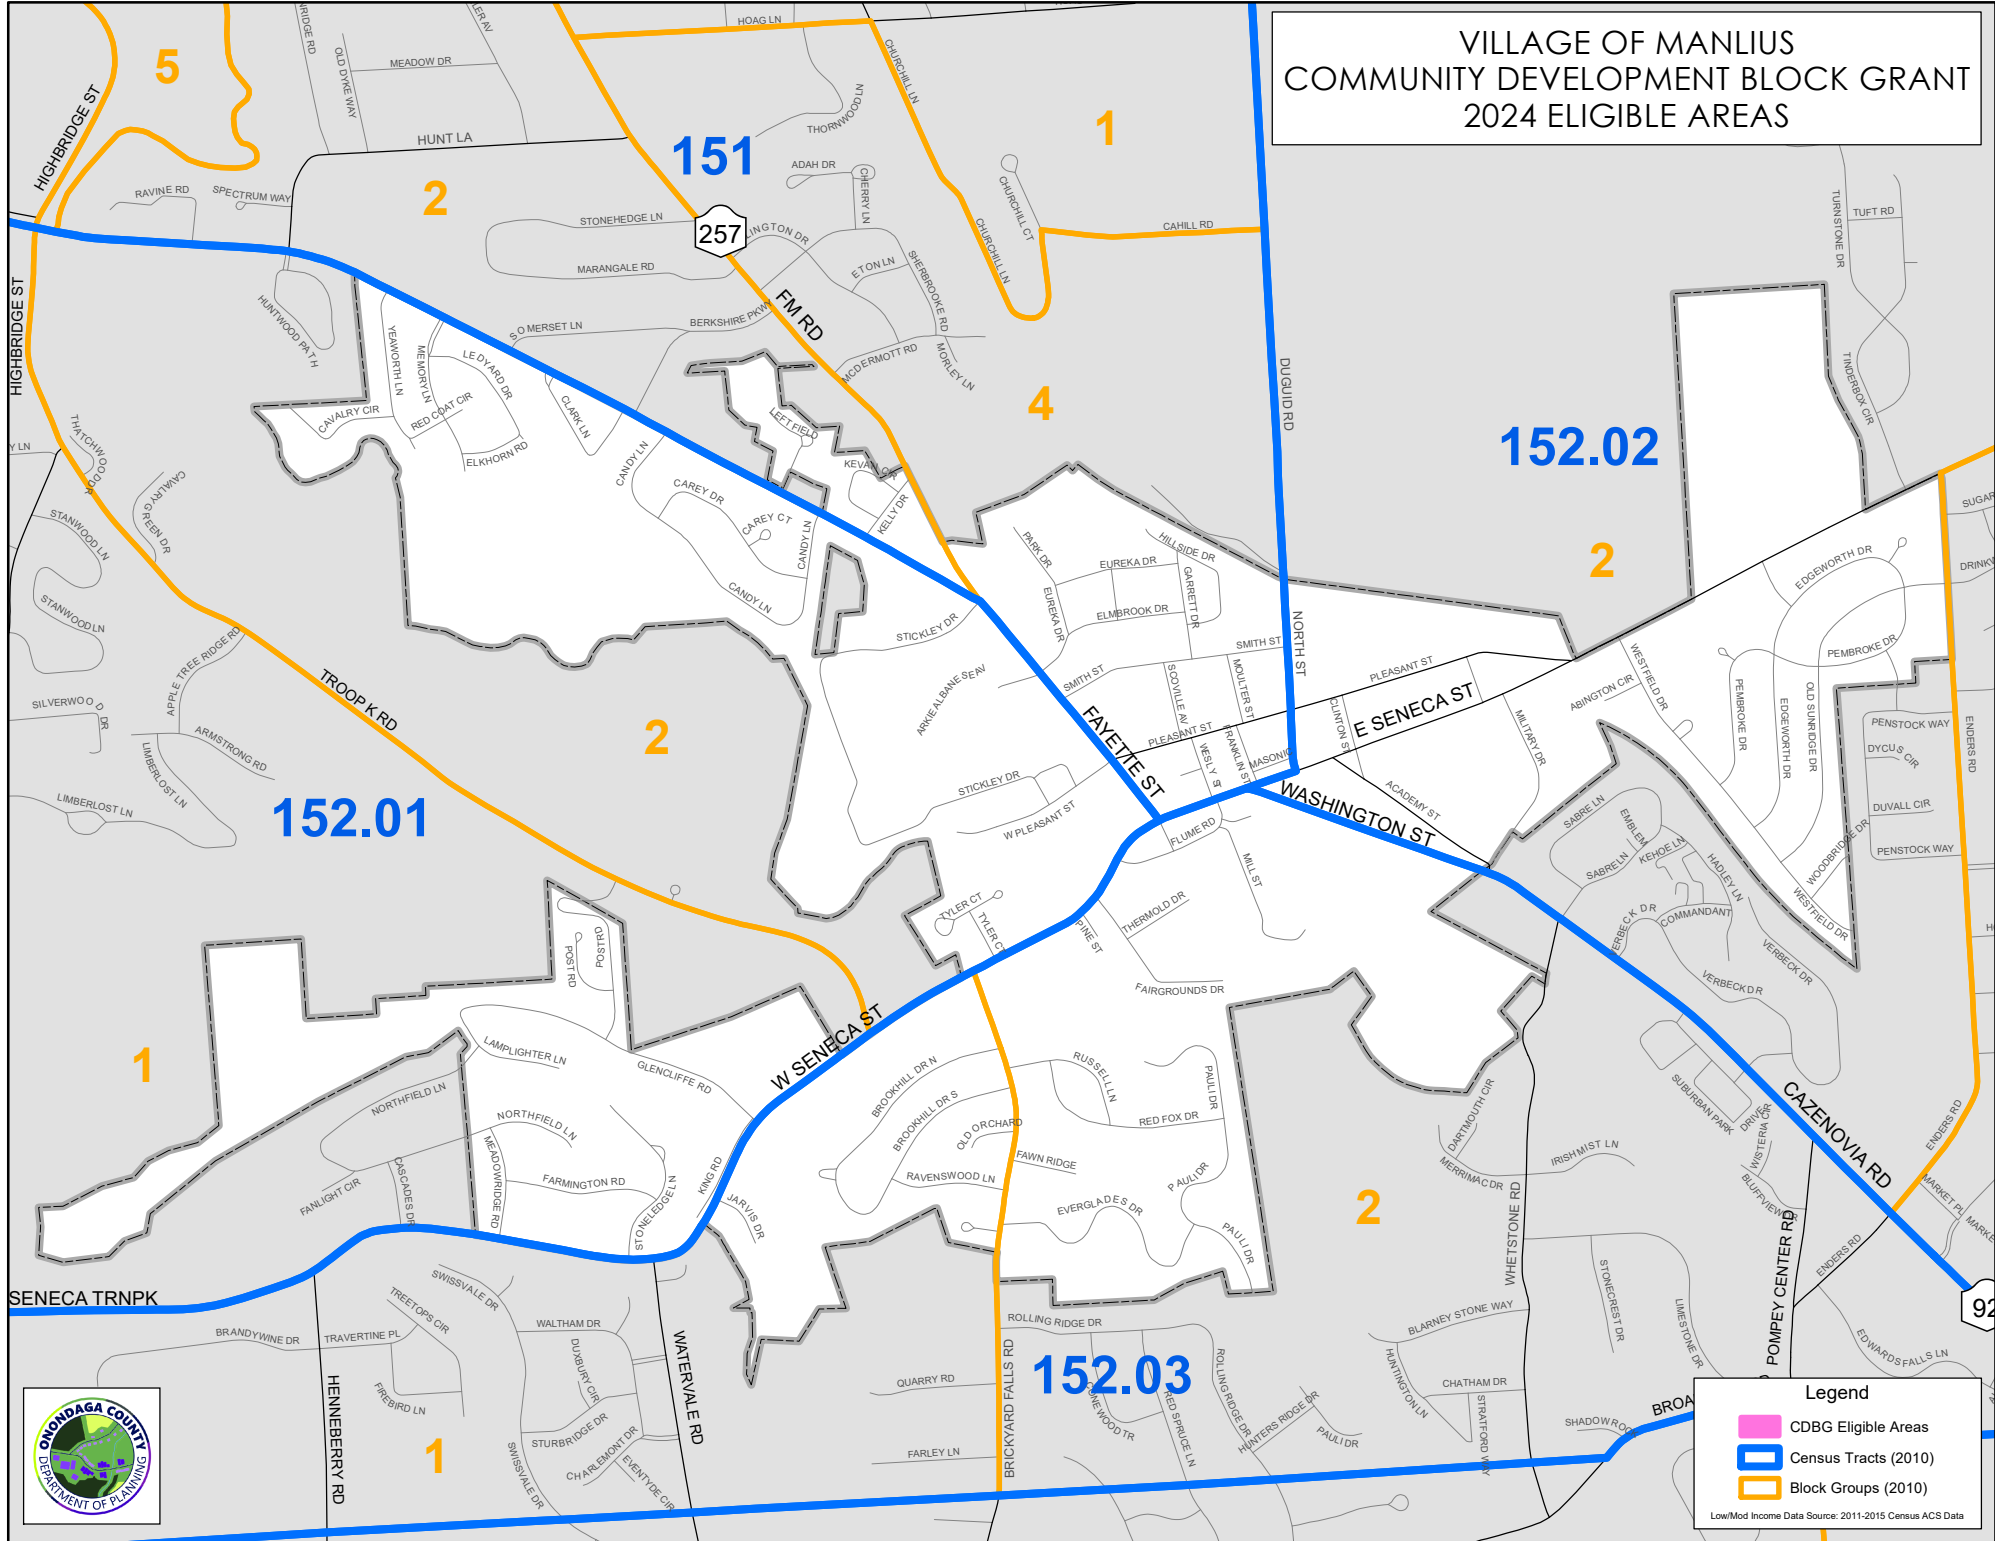

VILLAGE OF MANLIUS COMMUNITY DEVELOPMENT BLOCK GRANT 2024 ELIGIBLE AREAS

Legend

- CDBG Eligible Areas
- Census Tracts (2010)
- Block Groups (2010)

Low/Mod Income Data Source: 2011-2015 Census ACS Data