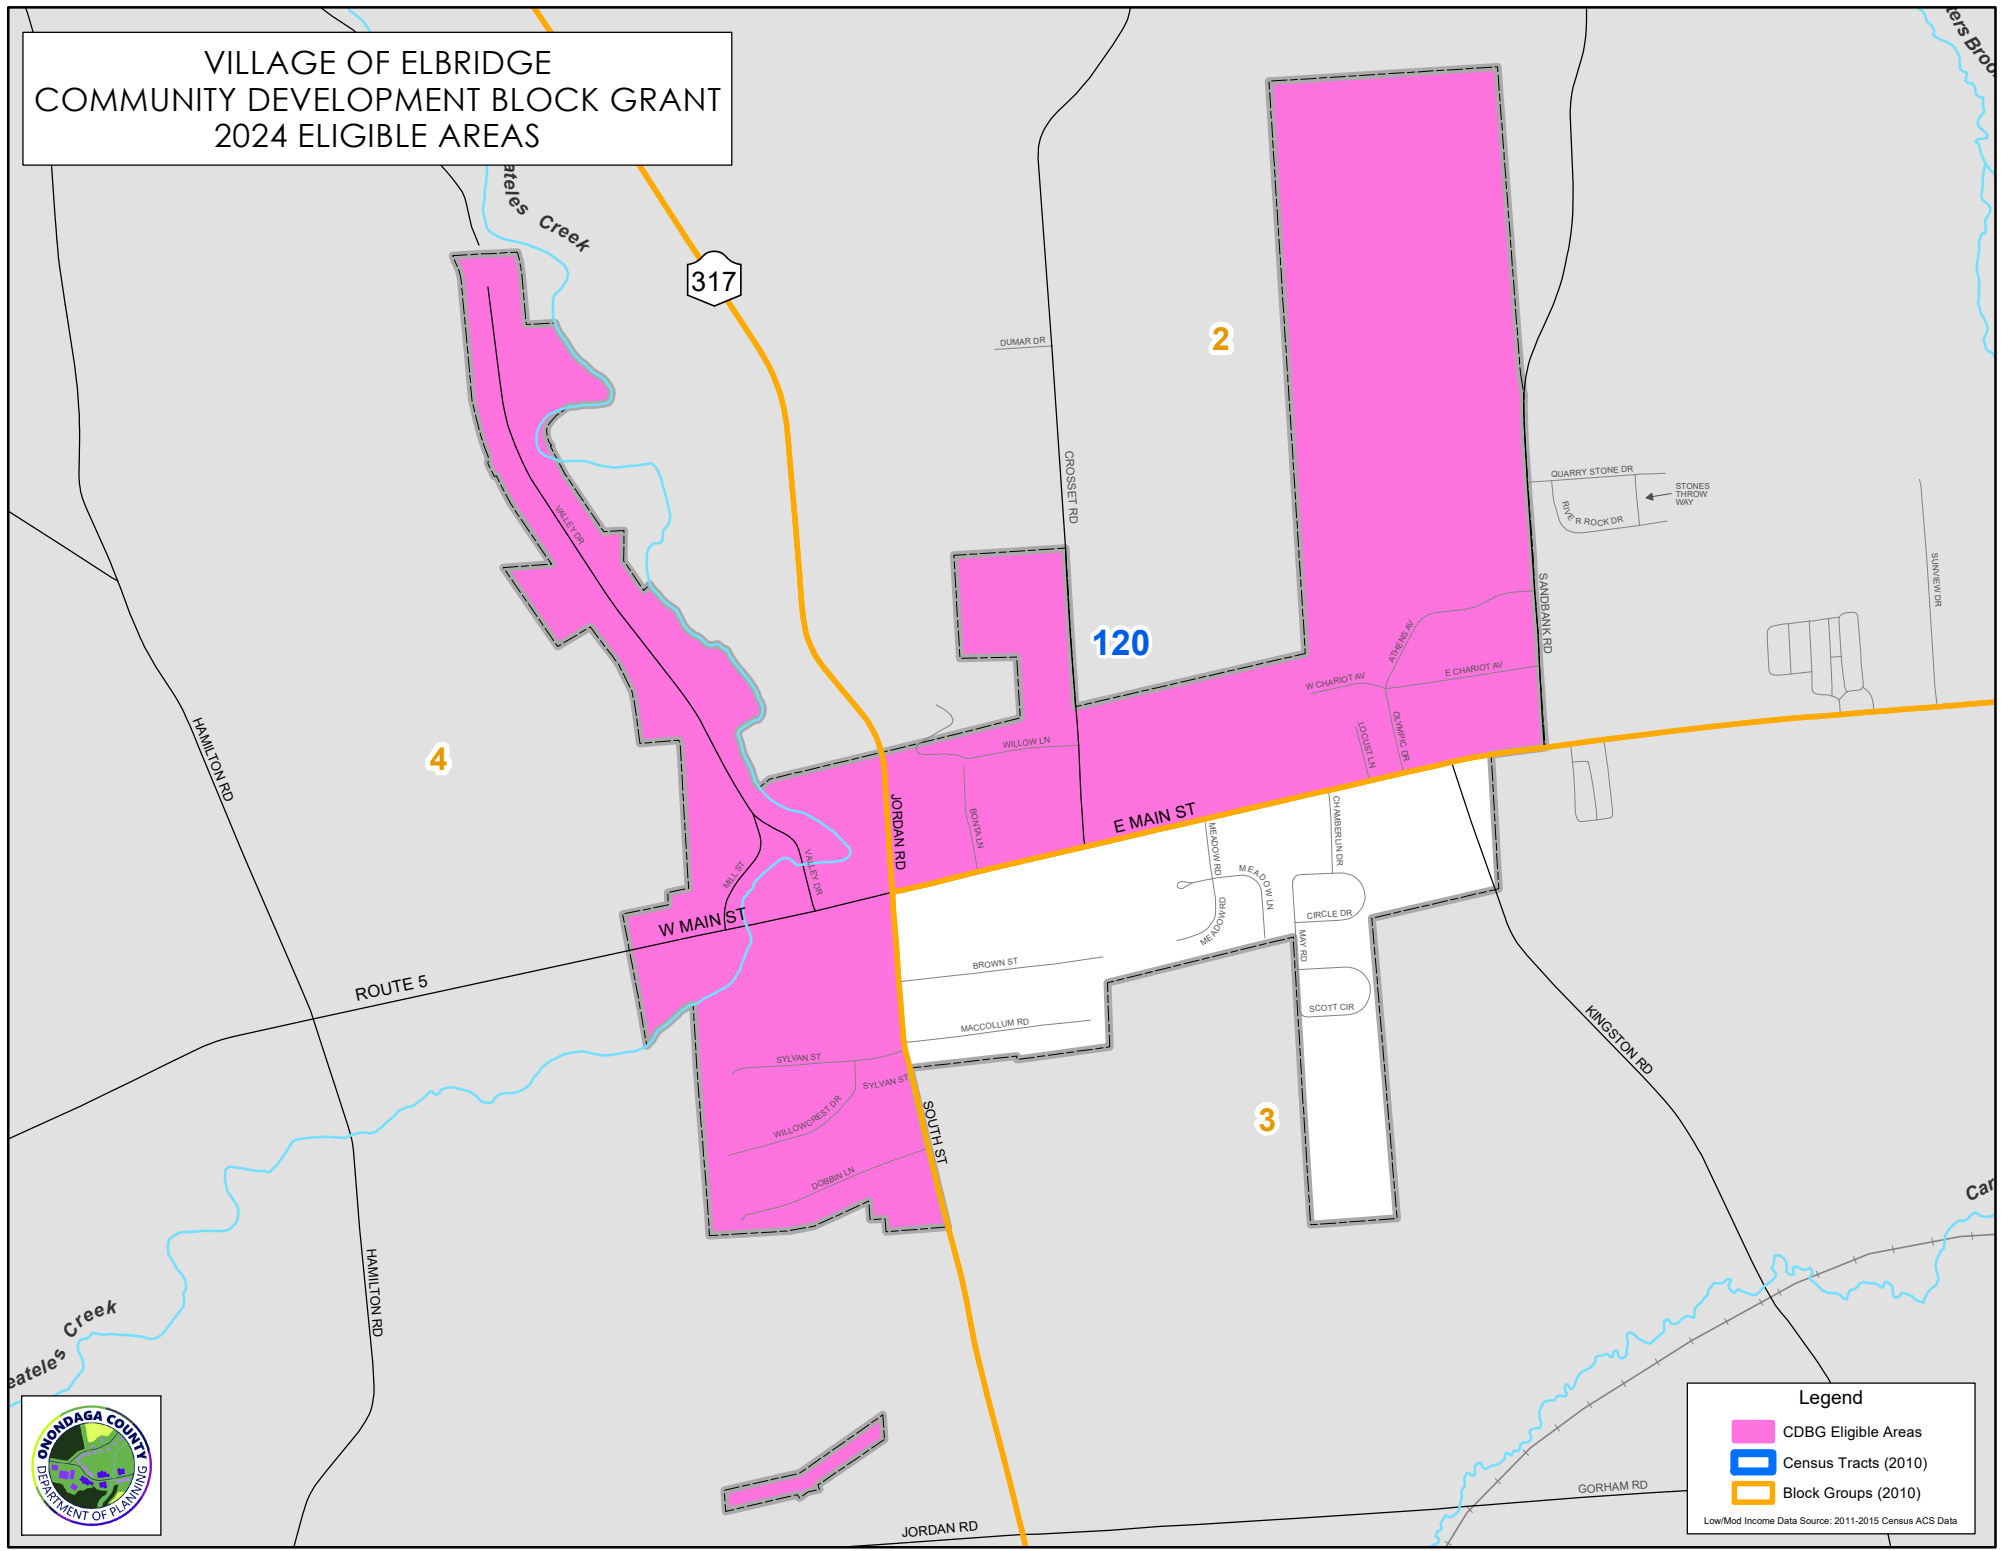

# VILLAGE OF ELBRIDGE COMMUNITY DEVELOPMENT BLOCK GRANT 2024 ELIGIBLE AREAS

**Legend**

- CDBG Eligible Areas
- Census Tracts (2010)
- Block Groups (2010)

Low/Mod Income Data Source: 2011-2015 Census ACS Data